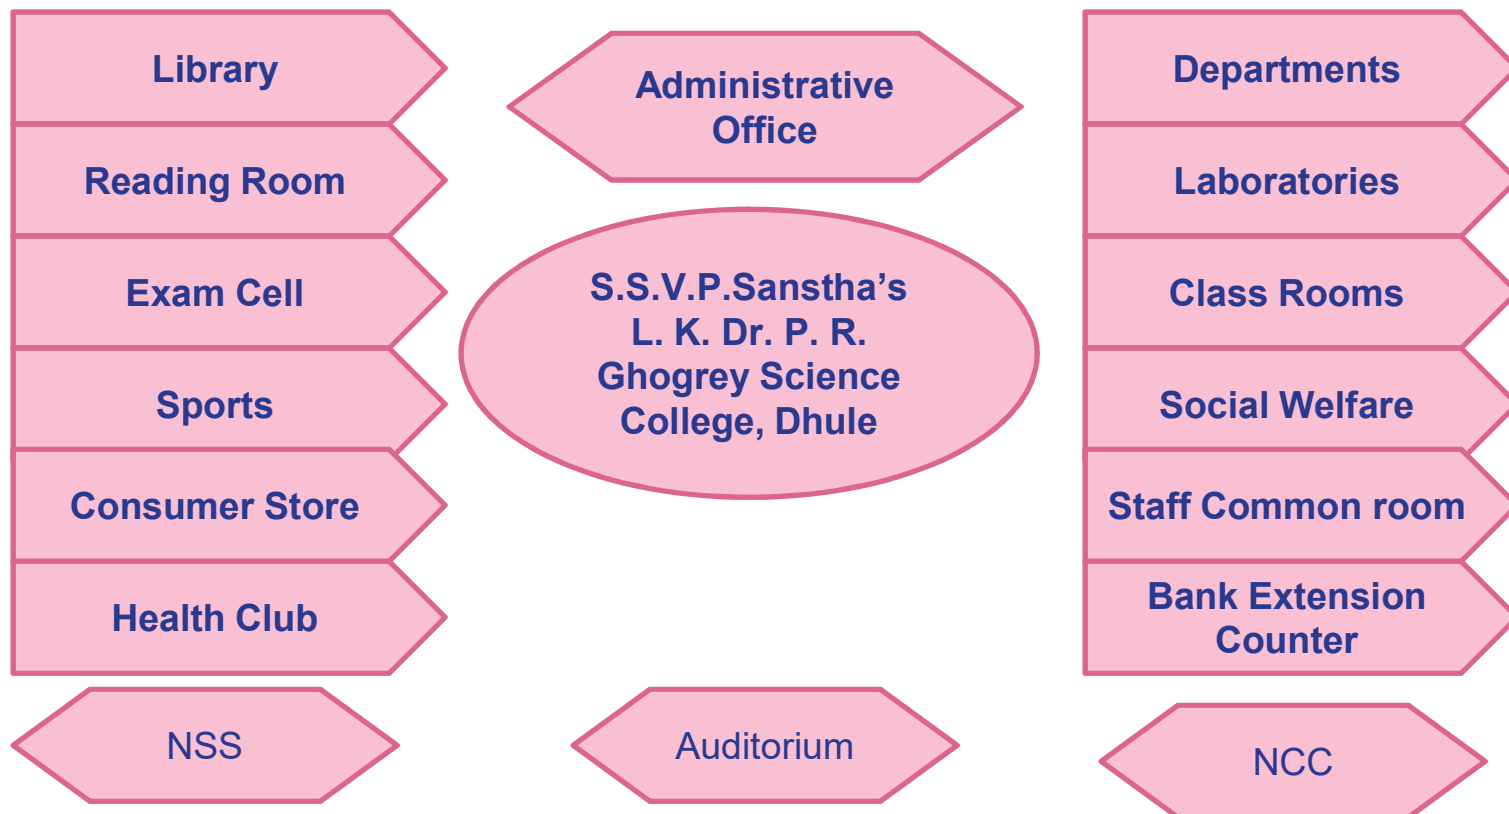

College Infrastructure