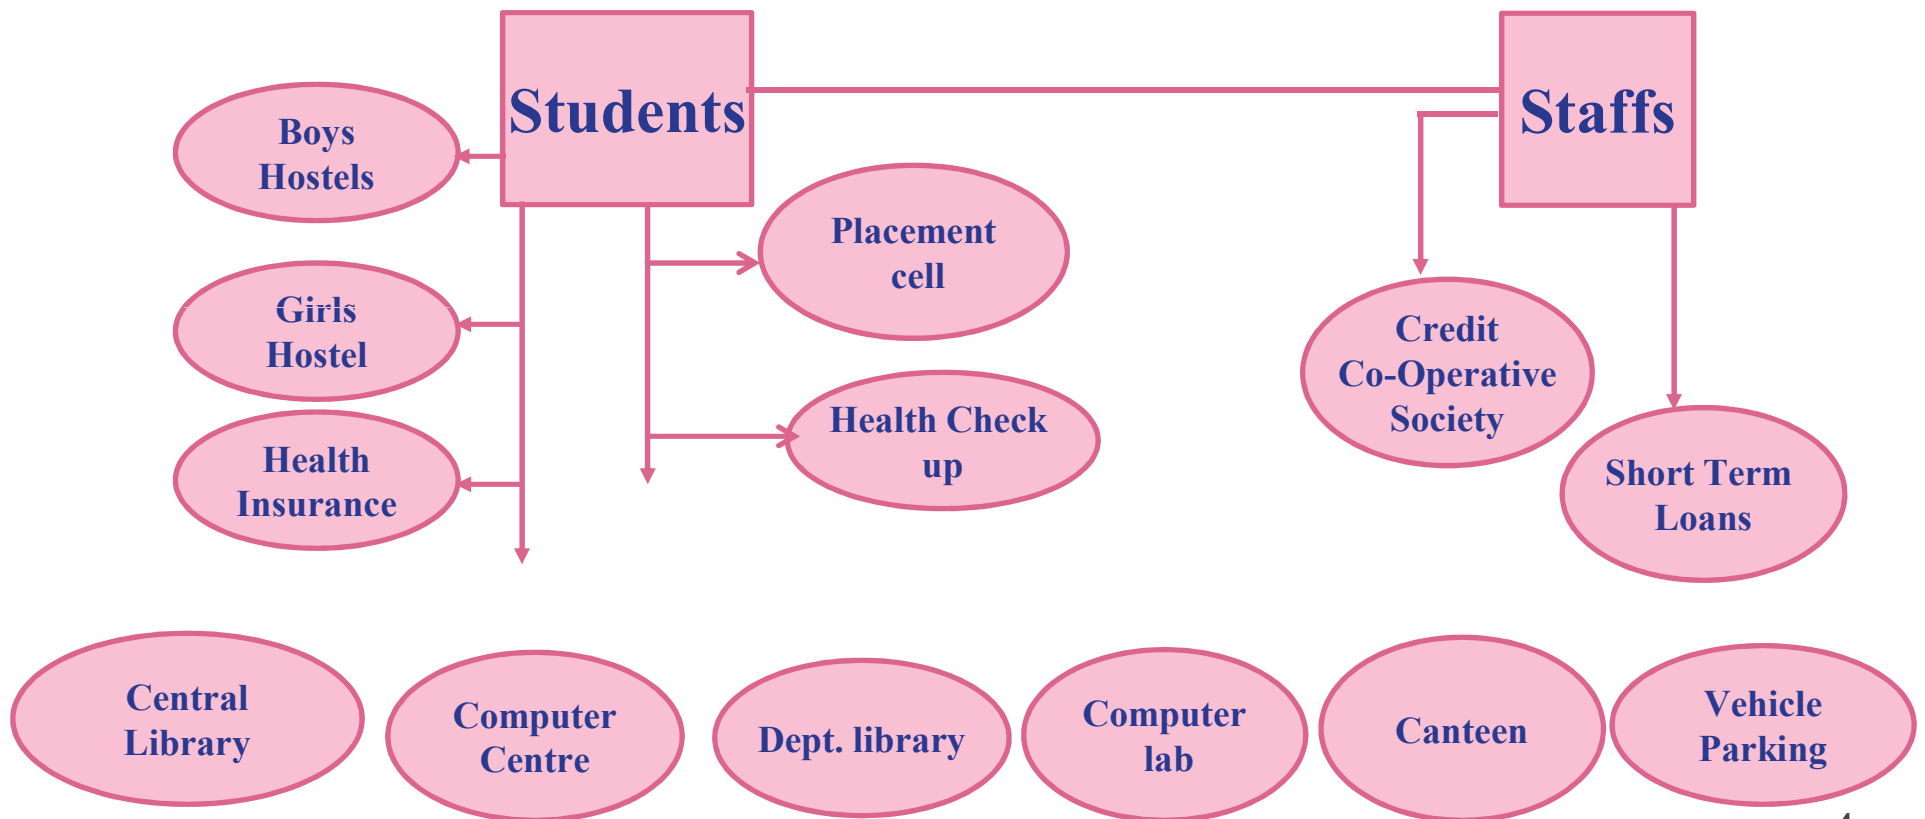

Infrastructure and Learning Resources